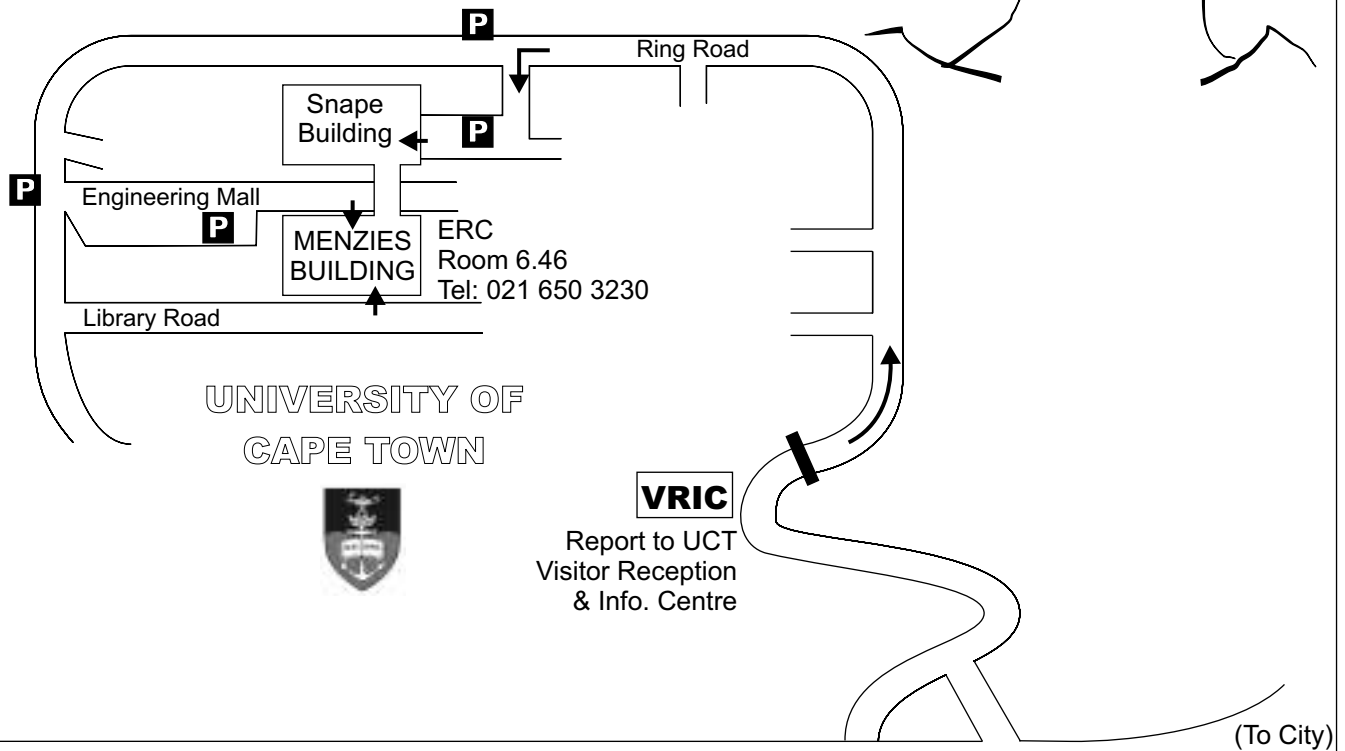

Car route to the Energy Research Centre (UCT) from Cape Town Airport

(To Southern Suburbs) **M3 (Rhodes Drive)**

THIS MAP IS NOT TO SCALE

Finding ERC reception

- Take the lift to the 5th floor, Menzies Building (this is the same level you'd arrive at if coming from the Snape Building)
- Leaving the lift at the 5th floor, turn right
- Walk past computer lab (cloakrooms are on the right)
- Go up stairs on the right
- Turn right at the top of the stairs,
- Go through the double doors, and ERC is straight ahead

From the airport
take the motorway (N2)
to Cape Town