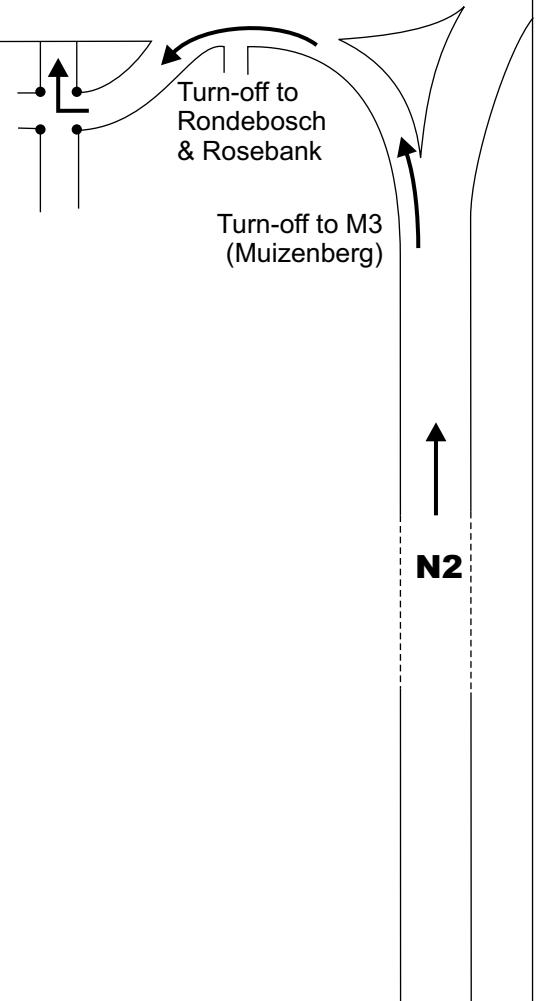

Car route to the Energy Research Centre (UCT) from Cape Town Airport

(To Southern Suburbs) **M3 (Rhodes Drive)**

THIS MAP IS NOT TO SCALE

Finding ERC reception

- Take the lift to the 5th floor, Menzies Building (this is the same level you'd arrive at if coming from the Snape Building)
- Leaving the lift at the 5th floor, turn right
- Walk past computer lab (cloakrooms are on the right)
- Go up stairs on the right
- Turn right at the top of the stairs,
- Go through the double doors, and ERC is straight ahead